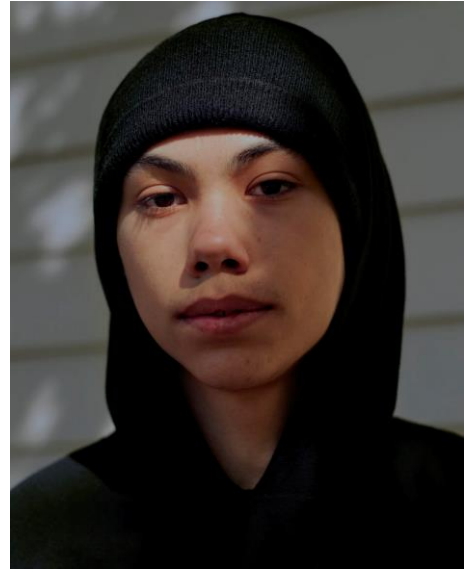

<https://www.jacksorokin.com/>