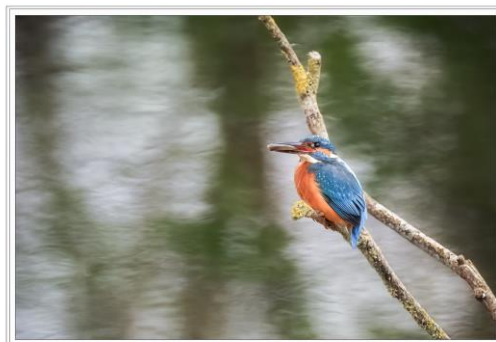

1st place – Delicate by
Stewart

2nd place – Kingfisher
with fish by Peter

3rd place – Soft delicate
rose by Peter

Studio night with Hannah at Priory Lake

It was a beautiful evening for an outdoor studio session and Andy had organised our model – Hannah to come along by the lake where there was also the occasional swan on show! Hannah was great – really natural and a lovely personality. These are some of the photos from the night: