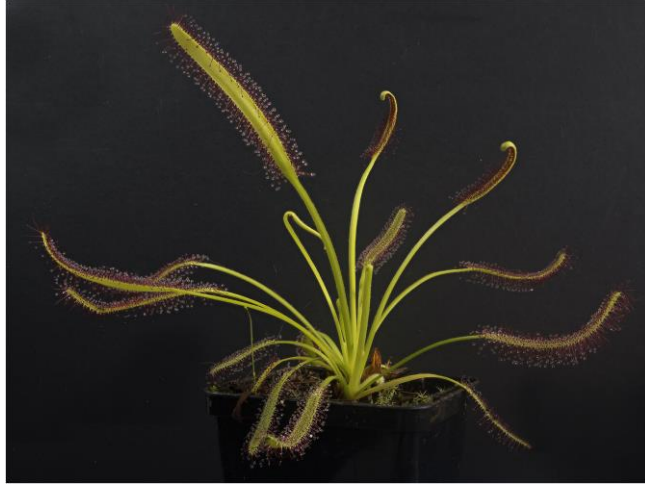

1st place

2nd place

Competition

Digital – Flowers theme

1st place – Cape Sundew
by Roy

2nd place – Hibiscus by
Chris

3rd place – Rose by Chris

Prints

1st place – Delicate by
Stewart

2nd place – Kingfisher
with fish by Peter

3rd place – Soft delicate
rose by Peter

Studio night with Hannah at Priory Lake

It was a beautiful evening for an outdoor studio session and Andy had organised our model – Hannah to come along by the lake where there was also the occasional swan on show! Hannah was great – really natural and a lovely personality. These are some of the photos from the night: